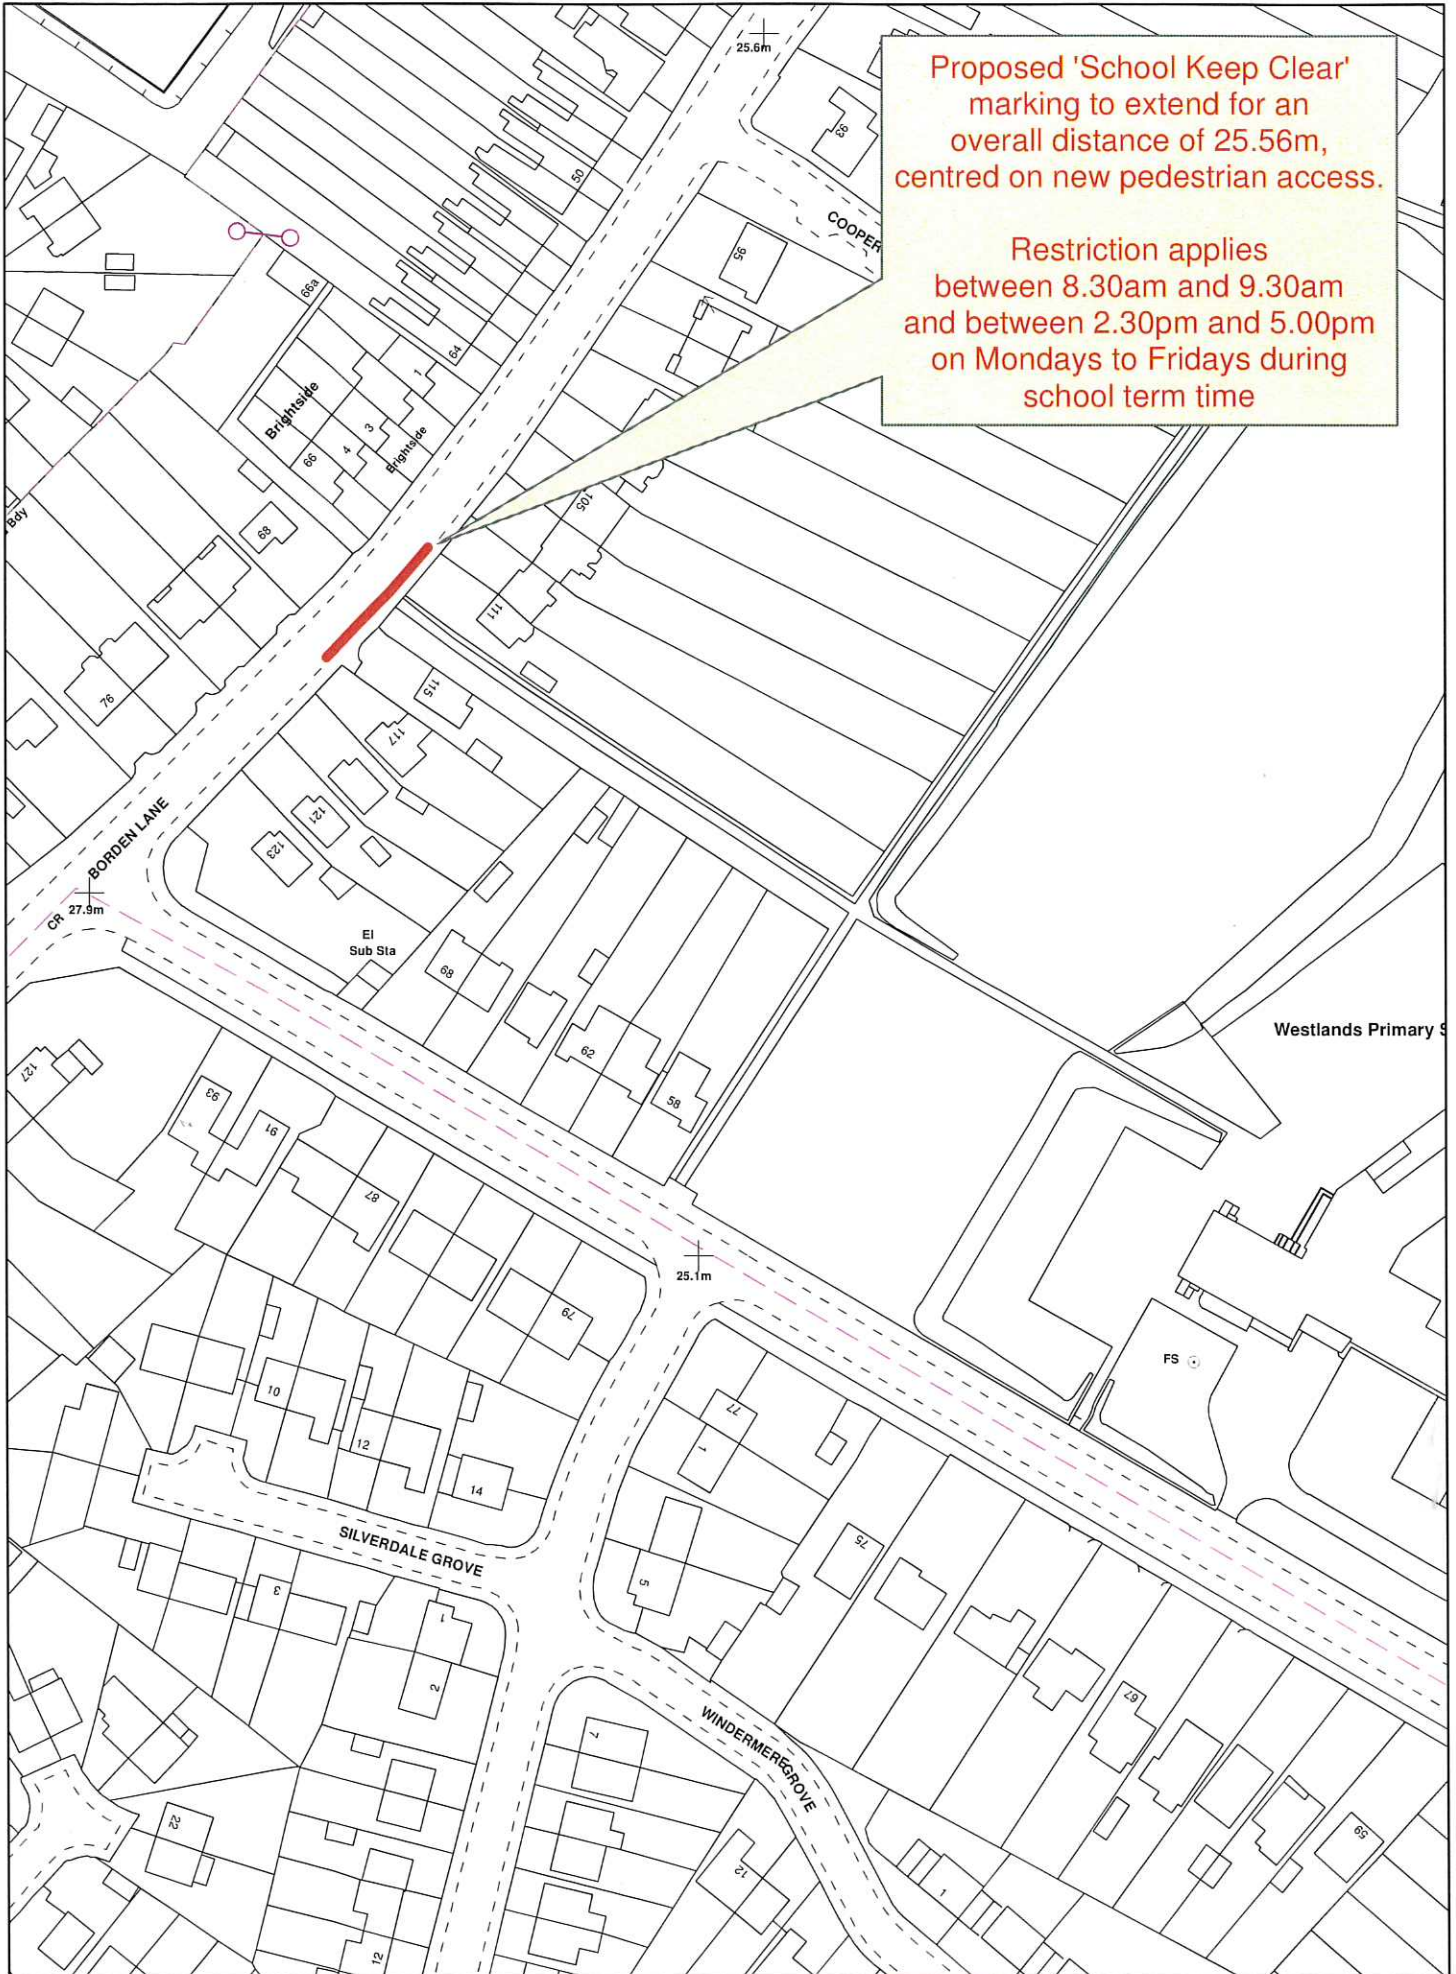

Proposed S.K.C. Markings - Borden Lane, Annex C

Proposed 'School Keep Clear' marking to extend for an overall distance of 25.56m, centred on new pedestrian access.

Restriction applies between 8.30am and 9.30am and between 2.30pm and 5.00pm on Mondays to Fridays during school term time